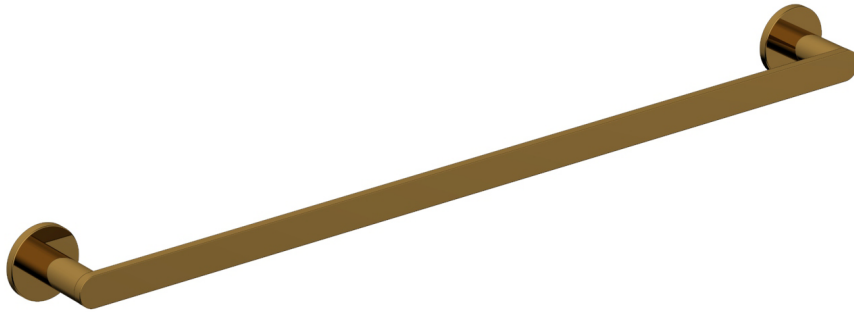

# 24" Towel Bar

183-71

## PRODUCT FEATURES

- Style: Contemporary
- Collection: Rond
- 
- 
- 

## TECHNICAL DETAILS

ADA Compliance: No  
Installation Type: Wall Mounted  
Primary Material: Brass