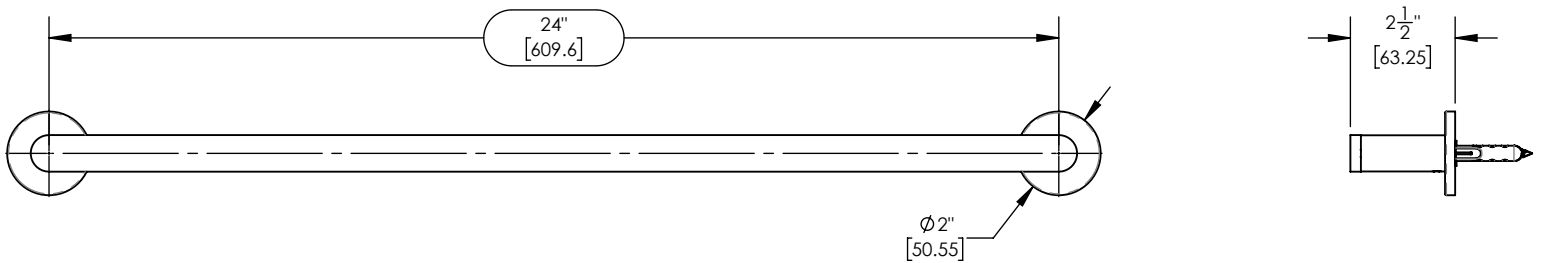

PRODUCT DIMENSIONS

www.phylrich.com

1261 Logan Avenue, Costa Mesa, California 92626.
Phone: 714.361.4800 Fax: 714.617.3120

CODES & STANDARDS

ASME A112.181/CSA B1251, ASME 112.18.2/CSA B125.2, ANSI NSF, CEC

WARRANTY

Mechanical Warranty: 10 Years from date of purchase.
Finish Warranty: See catalog for further information.

Rev-