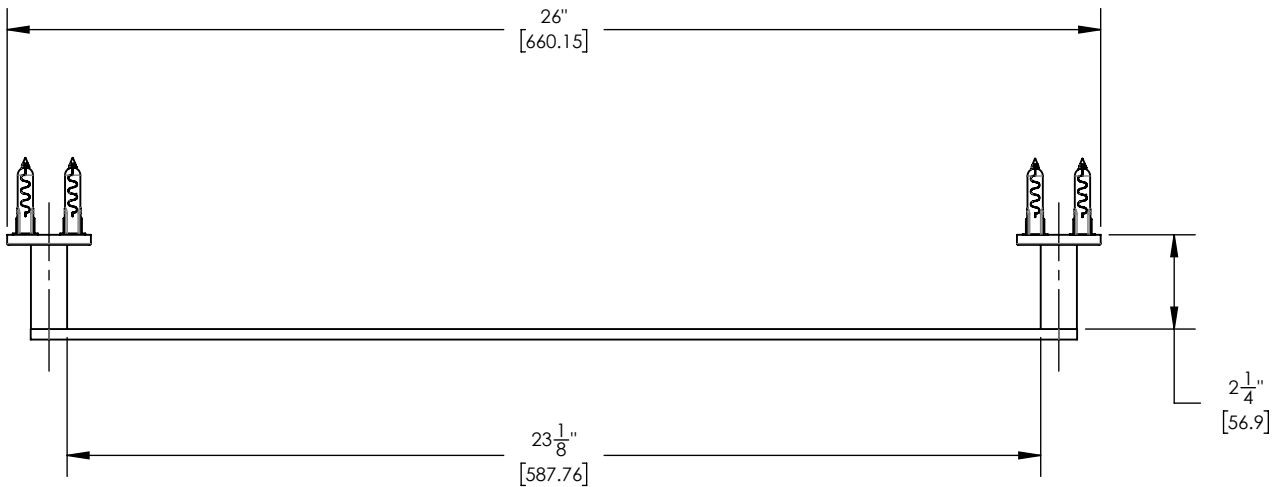

PRODUCT DIMENSIONS

www.phylrich.com

1261 Logan Avenue, Costa Mesa, California 92626.
Phone: 714.361.4800 Fax: 714.617.3120

CODES & STANDARDS

ASME A112.181/CSA B1251, ASME 112.18.2/CSA B125.2, ANSI NSF, CEC

WARRANTY

Mechanical Warranty: 10 Years from date of purchase.
Finish Warranty: See catalog for further information.

Rev-